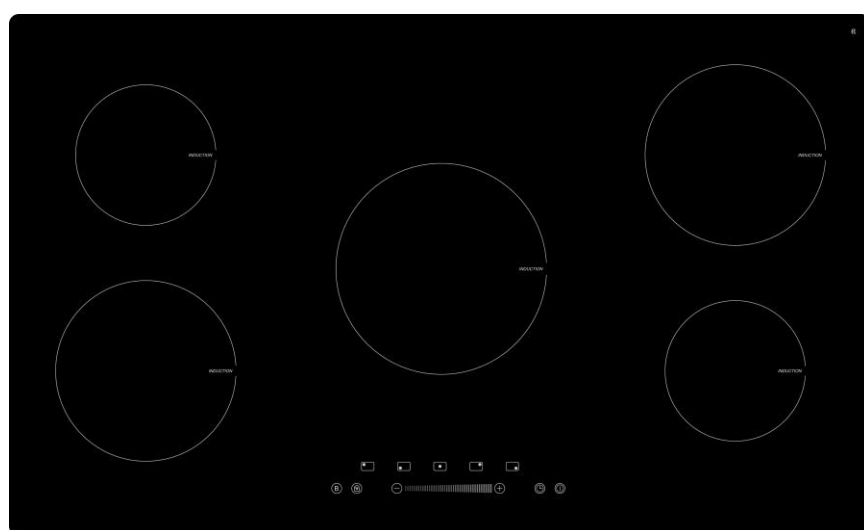

Product Data Sheet

Prima Code	PRIH208
Description	90cm Induction Hob
Colour	Black
EAN Code	5054913445309
No. of cooking Zones	5 Zones
Features	Slide controls
	Child lock function
	Residual heat indicator
	Auto shut off mechanism
Controls	Touch control slider
Control Panel Style	Front panel
Power Levels	9 power levels
Digital Timer Setting	1-99 minutes
Glass	Black frameless
Front left zone diameter (mm)	180
Rear left zone diameter (mm)	140
Rear right zone diameter (mm)	180
Front right zone diameter (mm)	140
Centre zone diameter (mm)	210
Front left zone power	1500W
Rear left zone power	1200W
Rear right zone power	1500W
Front right zone power	1200W
Centre zone power	2000W
Nominal Power	7200W
Electrical Voltage (V)	220-240
Frequency (Hz)	50/60
Product Height (mm)	62
Product Width (mm)	860
Product Depth (mm)	520
Cut Out Width (mm)	830
Cut Out Depth (mm)	490
Warranty	5 Year parts & 2 year labour