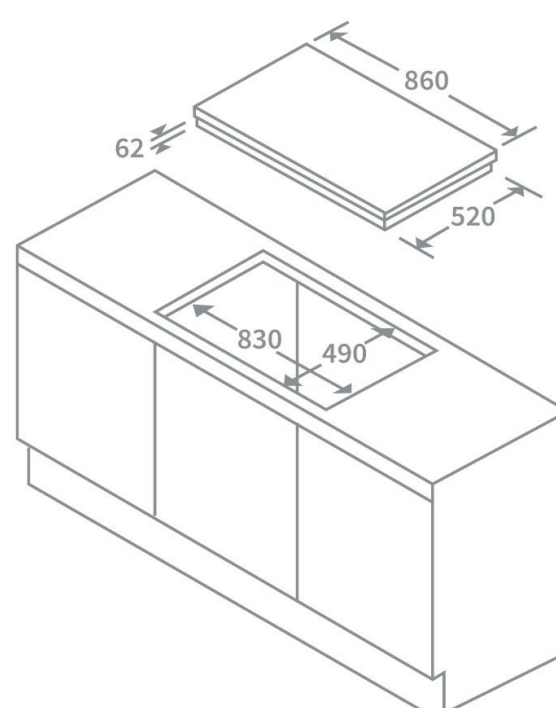

Product Data Sheet

Prima Code	PRIH208
Description	90cm Induction Hob
Colour	Black
EAN Code	5054913445309
No. of cooking Zones	5 Zones
Features	Slide controls
	Child lock function
	Residual heat indicator
	Auto shut off mechanism
Controls	Touch control slider
Control Panel Style	Front panel
Power Levels	9 power levels
Digital Timer Setting	1-99 minutes
Glass	Black frameless
Front left zone diameter (mm)	180
Rear left zone diameter (mm)	140
Rear right zone diameter (mm)	180
Front right zone diameter (mm)	140
Centre zone diameter (mm)	210
Front left zone power	1500W
Rear left zone power	1200W
Rear right zone power	1500W
Front right zone power	1200W
Centre zone power	2000W
Nominal Power	7200W
Electrical Voltage (V)	220-240
Frequency (Hz)	50/60
Product Height (mm)	62
Product Width (mm)	860
Product Depth (mm)	520
Cut Out Width (mm)	830
Cut Out Depth (mm)	490
Warranty	5 Year parts & 2 year labour