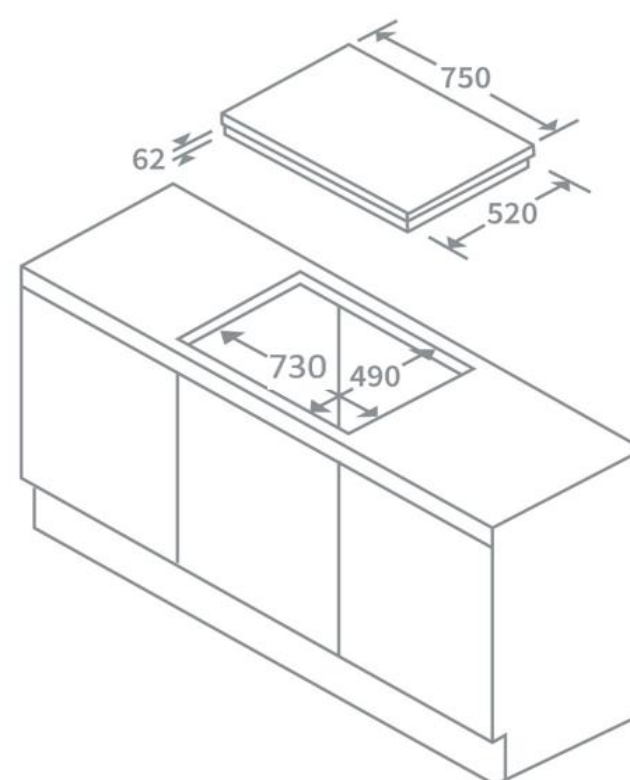

Product Data Sheet

Prima Code	PRIH206
Description	75cm Induction Hob
Colour	Black
EAN Code	5054913445293
No. of cooking Zones	5 Zones
Features	Slider controls
	Child lock function
	Residual heat indicator
	Auto shut off mechanism
Controls	Touch control slider
Control Panel Style	Front panel
Power Levels	9 power levels
Digital Timer Setting	1-99 minute timer
Glass	Ceramic glass
Front left zone diameter (mm)	180
Rear left zone diameter (mm)	140
Rear right zone diameter (mm)	180
Front right zone diameter (mm)	140
Centre zone diameter (mm)	210
Front left zone power	2000W
Rear left zone power	1500W
Rear right zone power	2000W
Front right zone power	1500W
Centre zone power	2000W
Nominal Power	7200W
Electrical Voltage (V)	220-240
Frequency (Hz)	50/60
Product Height	62mm
Product Width	750mm
Product Depth	520mm
Cut Out Width	730mm
Cut Out Depth	490mm
Electrical supply cord length	1m
Required clearance above hob	600mm
Guarantee	5 year parts & 2 year labour