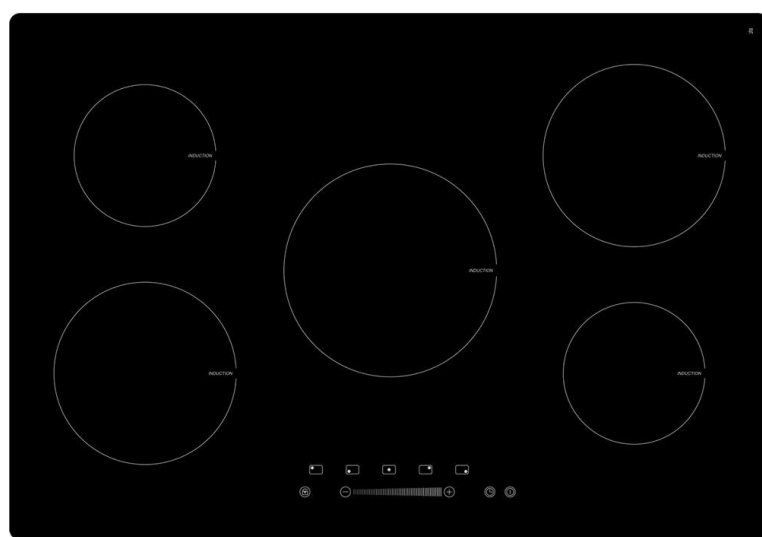

Product Data Sheet

Prima Code	PRIH206
Description	75cm Induction Hob
Colour	Black
EAN Code	5054913445293
No. of cooking Zones	5 Zones
Features	Slider controls
	Child lock function
	Residual heat indicator
	Auto shut off mechanism
Controls	Touch control slider
Control Panel Style	Front panel
Power Levels	9 power levels
Digital Timer Setting	1-99 minute timer
Glass	Ceramic glass
Front left zone diameter (mm)	180
Rear left zone diameter (mm)	140
Rear right zone diameter (mm)	180
Front right zone diameter (mm)	140
Centre zone diameter (mm)	210
Front left zone power	2000W
Rear left zone power	1500W
Rear right zone power	2000W
Front right zone power	1500W
Centre zone power	2000W
Nominal Power	7200W
Electrical Voltage (V)	220-240
Frequency (Hz)	50/60
Product Height	62mm
Product Width	750mm
Product Depth	520mm
Cut Out Width	730mm
Cut Out Depth	490mm
Electrical supply cord length	1m
Required clearance above hob	600mm
Guarantee	5 year parts & 2 year labour