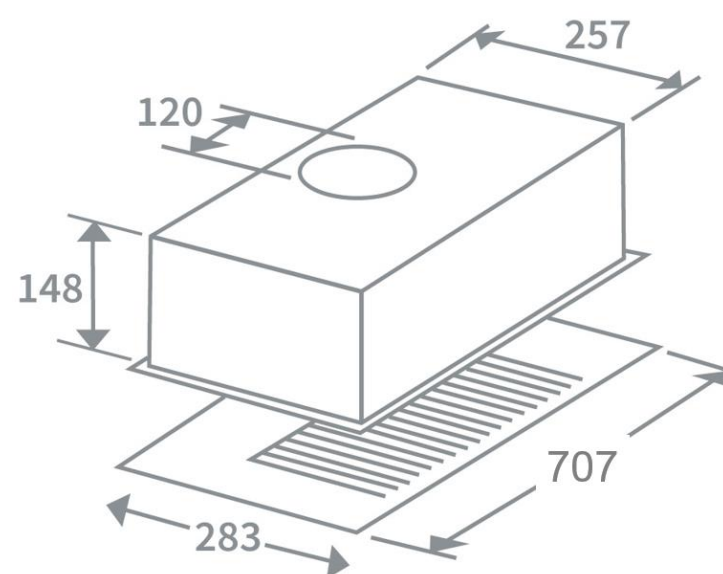

Product Data Sheet

Prima Code	PRCH701
Description	Canopy Hood
Nominal Size	73cm
Colour	Grey
Other Features	n/a
Controls	Slider Control
Speed Settings	3
EAN Code	5054913427879
Extraction Rate (m3/hr) - Speed 1	149
Extraction Rate (m3/hr) - Speed 2	210
Extraction Rate (m3/hr) - Speed 3	273
Extraction Rate (m3/hr) - Booster	n/a
Free Airflow (m3/hr) - Speed 1	159
Free Airflow (m3/hr) - Speed 2	219
Free Airflow (m3/hr) - Speed 3	282
Free Airflow (m3/hr) - Booster	n/a
Noise Level dBA - Speed 1	47
Noise Level dBA - Speed 2	54
Noise Level dBA - Speed 3	61
Noise Level dBA - Booster	n/a
Grease Filters	Acrylic
Required Height over Gas Hob (mm)	650
Required Height over Electric Hob (mm)	650
Lights	2 x 2,8W E14 LED
Energy Class	D
Power Supply	3A
Total Rated Power Consumption	155,6 W
Product Height (mm)	148
Product Width (mm)	707
Product Depth (mm)	283
Chimney/Flue Width (mm)	n/a
Chimney/Flue Depth (mm)	n/a
Outlet Diameter	150mm
Carbon Filters (Optional)	LIA210
Ducting Kit (Optional)	PRDK150