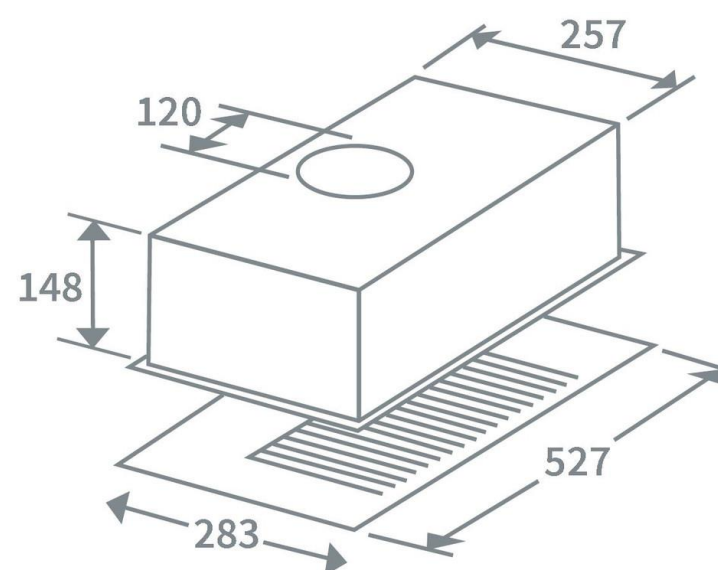

# Product Data Sheet

Prima Code	PRCH700
Description	Canopy Hood
Nominal Size	60cm
Colour	Grey
Other Features	n/a
Controls	Slider Control
Speed Settings	3
EAN Code	5054913334955
Extraction Rate (m3/hr) - Speed 1	149
Extraction Rate (m3/hr) - Speed 2	210
Extraction Rate (m3/hr) - Speed 3	273
Extraction Rate (m3/hr) - Booster	n/a
Free Airflow (m3/hr) - Speed 1	159
Free Airflow (m3/hr) - Speed 2	219
Free Airflow (m3/hr) - Speed 3	282
Free Airflow (m3/hr) - Booster	n/a
Noise Level dBA - Speed 1	47
Noise Level dBA - Speed 2	54
Noise Level dBA - Speed 3	61
Noise Level dBA - Booster	n/a
Grease Filters	Acrylic
Required Height over Gas Hob (mm)	650
Required Height over Electric Hob (mm)	650
Lights	2 x 2,8W E14 LED
Energy Class	D
Power Supply	3A
Total Rated Power Consumption	155,6 W
Product Height (mm)	148
Product Width (mm)	527
Product Depth (mm)	283
Chimney/Flue Width (mm)	n/a
Chimney/Flue Depth (mm)	n/a
Outlet Diameter	150mm
Carbon Filters (Optional)	LIA210
Ducting Kit (Optional)	PRDK150