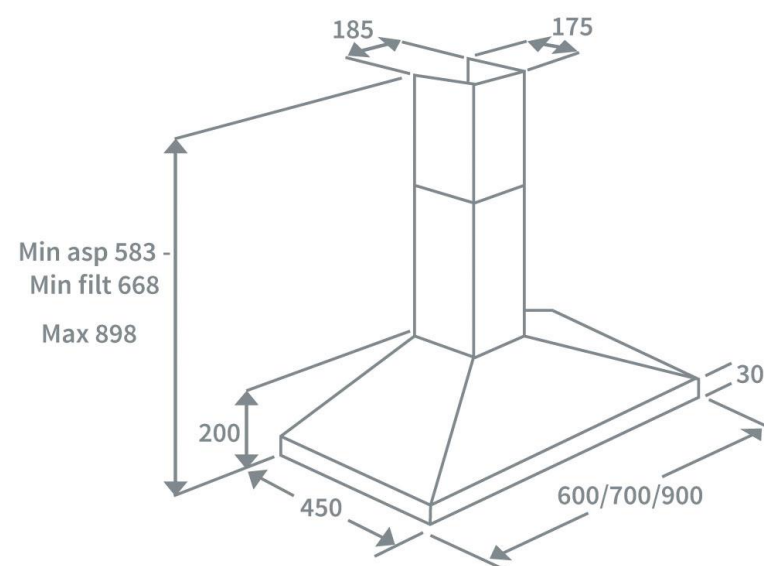

# Product Data Sheet

Prima Code	PRCH020
Description	Chimney Hood
Nominal Size	60cm
Colour	Stainless Steel
Other Features	n/a
Controls	Mechanical Push Button
Speed Settings	3
EAN Code	5054913334986
Extraction Rate (m3/hr) - Speed 1	198
Extraction Rate (m3/hr) - Speed 2	250
Extraction Rate (m3/hr) - Speed 3	379
Extraction Rate (m3/hr) - Booster	n/a
Free Airflow (m3/hr) - Speed 1	210
Free Airflow (m3/hr) - Speed 2	261
Free Airflow (m3/hr) - Speed 3	390
Free Airflow (m3/hr) - Booster	n/a
Noise Level dBA - Speed 1	40
Noise Level dBA - Speed 2	50
Noise Level dBA - Speed 3	60
Noise Level dBA - Booster	n/a
Grease Filters	Aluminium
Required Height over Gas Hob (mm)	650
Required Height over Electric Hob (mm)	650
Lights	2 x 2,8W E14 LED
Energy Class	D
Power Supply	3A
Total Rated Power Consumption	155,6 W
Product Height (mm)	583-688
Product Width (mm)	600
Product Depth (mm)	450
Chimney/Flue Width (mm)	185
Chimney/Flue Depth (mm)	175
Outlet Diameter	150mm
Carbon Filters (Optional)	LIA210
Ducting Kit (Optional)	PRDK150