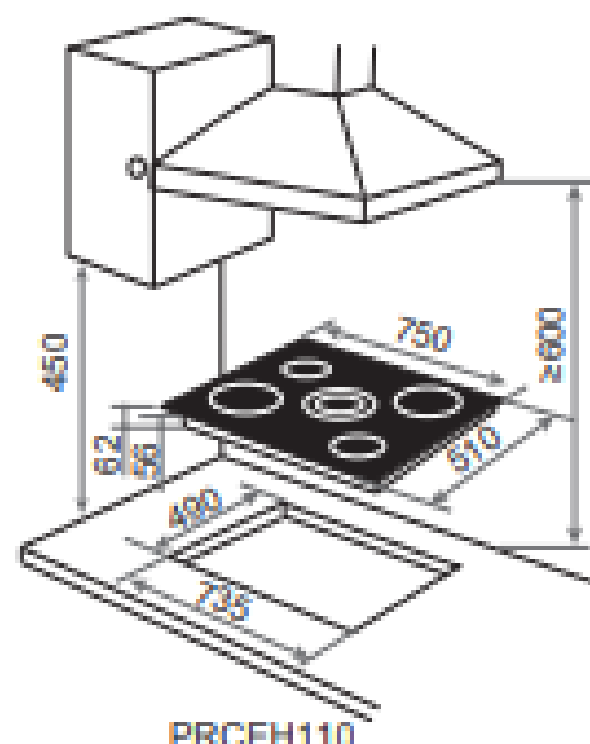

Product Data Sheet

Prima Code	PRCEH110
Description	75cm Ceramic Hob
Colour	Black
EAN Code	5054913504211
No. of cooking Zones	5 Zones
Features	Child lock function
	Residual heat indicators
	1-99 minute timer (each zone)
	Auto safety shut off mechanism
Controls	Touch control
Control Panel Style	Front panel
Power Levels	9 power levels
Digital Timer Setting	1-99 minute timer
Glass	Black frameless
Front left zone diameter (mm)	180
Rear left zone diameter (mm)	145
Middle Centre zone diameter (mm)	180
Rear right zone diameter (mm)	180
Front right zone diameter (mm)	145
Front left zone power	1800W
Rear left zone power	1200W
Middle Centre zone power	1700W
Rear right zone power	1800W
Front right zone power	1200W
Nominal Power	7700W
Electrical Voltage (V)	220-240
Frequency (Hz)	50/60
Product Height (mm)	62
Product Width (mm)	750
Product Depth (mm)	510
Cut Out Width (mm)	735
Cut Out Depth (mm)	490
Electrical supply cord length (mm)	n/a (Hard Wired)
Required clearance above hob (mm)	750
Warranty	5 Year parts & 2 year labour