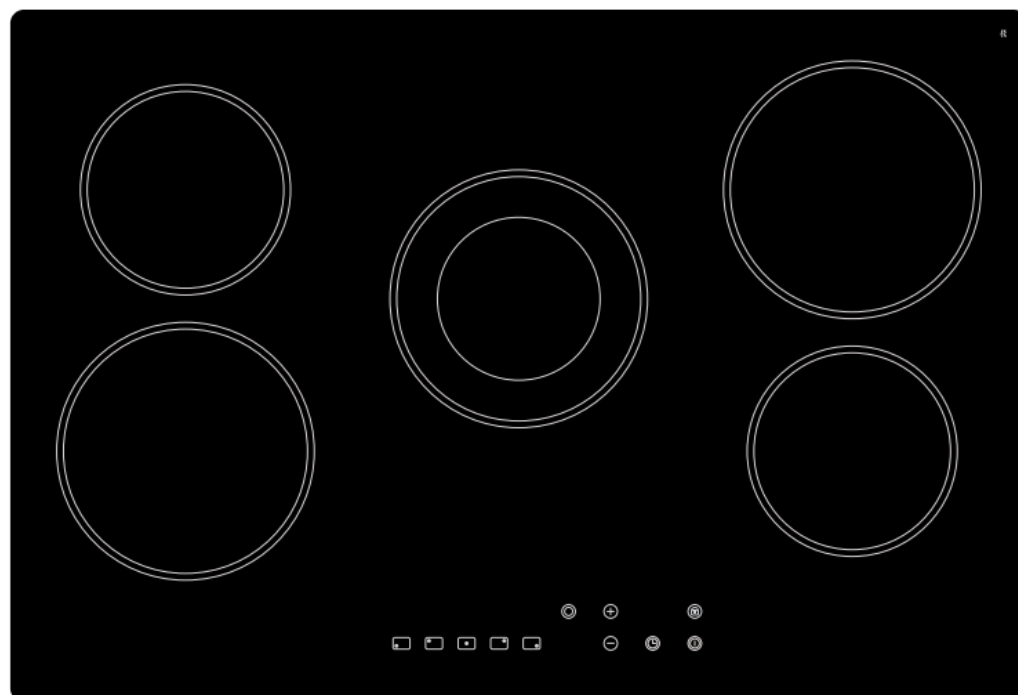

Product Data Sheet

Prima Code	PRCEH110
Description	75cm Ceramic Hob
Colour	Black
EAN Code	5054913504211
No. of cooking Zones	5 Zones
Features	Child lock function
	Residual heat indicators
	1-99 minute timer (each zone)
	Auto safety shut off mechanism
Controls	Touch control
Control Panel Style	Front panel
Power Levels	9 power levels
Digital Timer Setting	1-99 minute timer
Glass	Black frameless
Front left zone diameter (mm)	180
Rear left zone diameter (mm)	145
Middle Centre zone diameter (mm)	180
Rear right zone diameter (mm)	180
Front right zone diameter (mm)	145
Front left zone power	1800W
Rear left zone power	1200W
Middle Centre zone power	1700W
Rear right zone power	1800W
Front right zone power	1200W
Nominal Power	7700W
Electrical Voltage (V)	220-240
Frequency (Hz)	50/60
Product Height (mm)	62
Product Width (mm)	750
Product Depth (mm)	510
Cut Out Width (mm)	735
Cut Out Depth (mm)	490
Electrical supply cord length (mm)	n/a (Hard Wired)
Required clearance above hob (mm)	750
Warranty	5 Year parts & 2 year labour