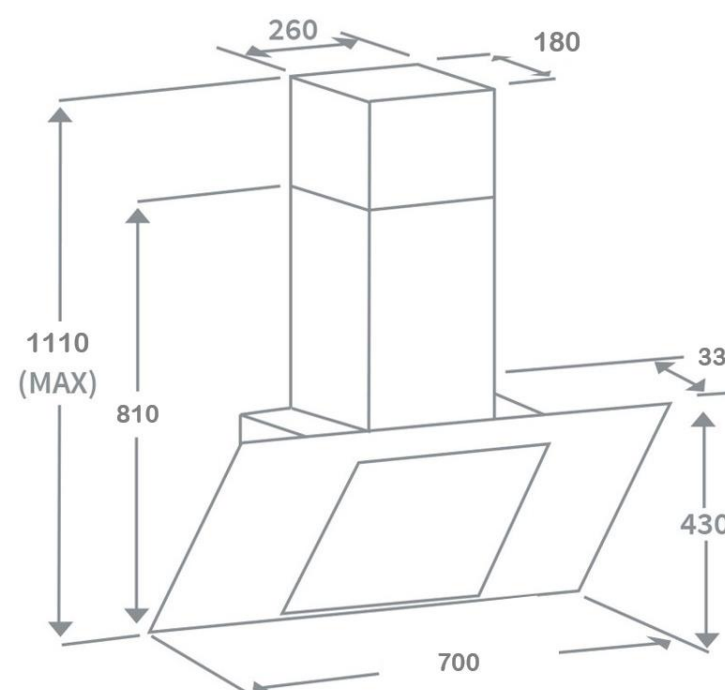

Product Data Sheet

Prima Code	PRAE1004
Description	Angled Glass Hood
Nominal Size	70cm
Colour	Black/Steel
Other Features	15 minute auto-stop timer, White LED display
Controls	Touch Control
Speed Settings	3
EAN Code	5034109782258
Extraction Rate (m3/hr) - Speed 1	190
Extraction Rate (m3/hr) - Speed 2	228
Extraction Rate (m3/hr) - Speed 3	387
Free Airflow (m3/hr) - Speed 1	300
Free Airflow (m3/hr) - Speed 2	360
Free Airflow (m3/hr) - Speed 3	550
Noise Level dBA - Speed 1	54
Noise Level dBA - Speed 2	61
Noise Level dBA - Speed 3	62
Grease Filters	Aluminium
Required Height over Gas Hob (mm)	550
Required Height over Electric Hob (mm)	550
Lights	1W LED (x2)
Energy Class	B
Power Supply	3A
Total Rated Power Consumption	112W
Product Height (mm)	810-1110
Product Width (mm)	700
Product Depth (mm)	330
Chimney/Flue Width (mm)	260
Chimney/Flue Depth (mm)	180
Outlet Diameter	125mm
Carbon Filters (Optional)	PRF006
Ducting Kit (Optional)	PRDK125
Guarantee	5 Year parts & 2 year labour