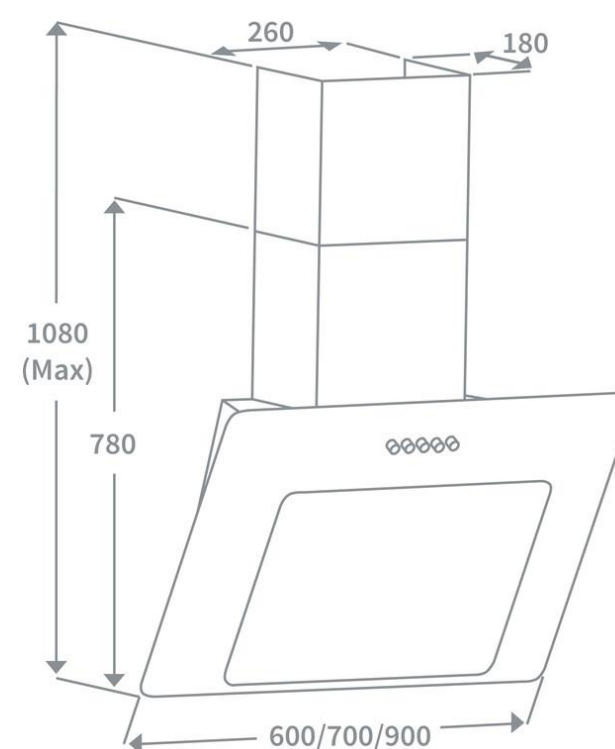

Product Data Sheet

Prima Code	PRAE0018
Description	Angled Glass Hood
Nominal Size	60cm
Colour	Black
Other Features	
Controls	Push Button
Speed Settings	3
EAN Code	5034109751575
Extraction Rate (m3/hr) - Speed 1	190
Extraction Rate (m3/hr) - Speed 2	228
Extraction Rate (m3/hr) - Speed 3	387
Extraction Rate (m3/hr) - Booster	n/a
Free Airflow (m3/hr) - Speed 1	300
Free Airflow (m3/hr) - Speed 2	360
Free Airflow (m3/hr) - Speed 3	550
Free Airflow (m3/hr) - Booster	n/a
Noise Level dBA - Speed 1	54
Noise Level dBA - Speed 2	60
Noise Level dBA - Speed 3	62
Noise Level dBA - Booster	n/a
Grease Filters	Aluminium
Required Height over Gas Hob (mm)	550
Required Height over Electric Hob (mm)	550
Lights	1W LED (x2)
Energy Class	B
Power Supply	3A
Total Rated Power Consumption	112W
Product Height (mm)	780-1080
Product Width (mm)	600
Product Depth (mm)	313
Chimney/Flue Width (mm)	260
Chimney/Flue Depth (mm)	180
Outlet Diameter	125mm
Carbon Filters (Optional)	PRF006
Ducting Kit (Optional)	PRDK125