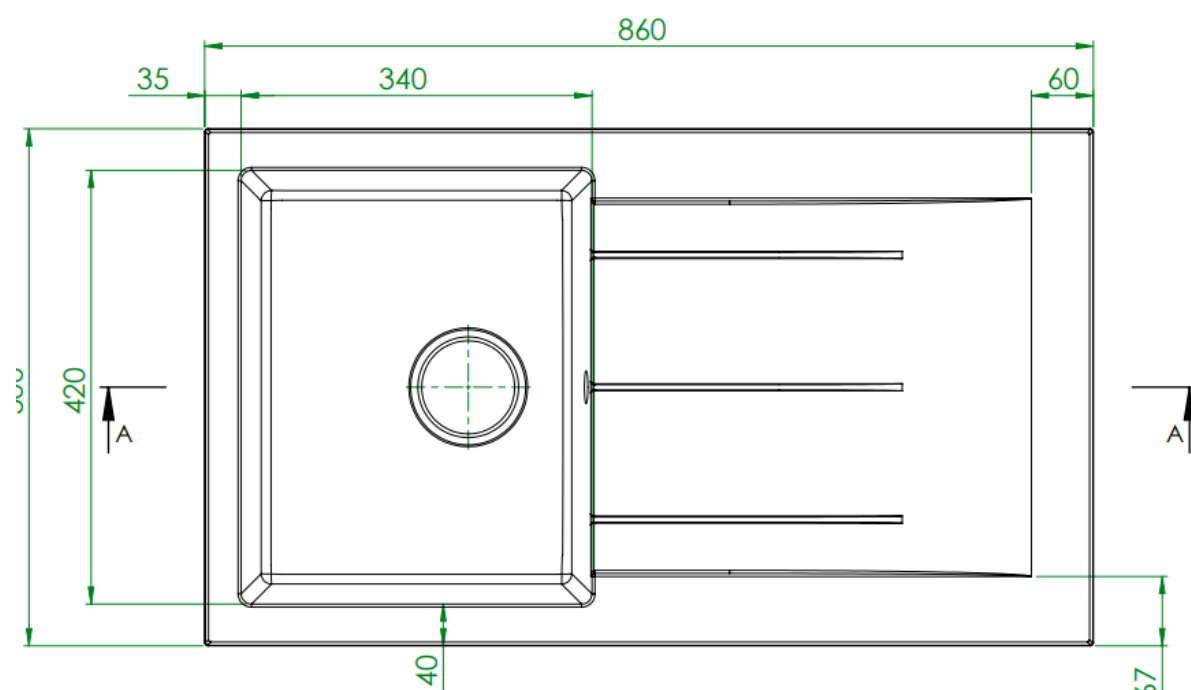

# Product Data Sheet

Prima Code	CPR346
Description	Prima+ Granite 1B Compact & Drainer Inset Sink
Colour	Gun Metal
Material	Granite
Finish	Matt
Fitting Style	Inset
Sealant Strip (Incl./Separate)	Separate
No. Drainers	1
No. Tap Holes	Reversible, part pre drilled
Features	Extra deep bowl Scratch resistant Stain resistant
Dimensions (mm)	W 860 x D 500 x H 203
Main Bowl Dimensions (mm)	W 340 x D 420 x H 203
Cut out depth (mm)	480
Cut out width (mm)	840
Minimum cabinet width (mm)	500
Main Bowl Radius (mm)	8
Half Bowl Radius (mm)	8
Drainer (RH/LH)	Both
Reversible	Yes
Accessories (included)	Waste, overflow, plumbing kit, fitting clips & Cut out
Waste disposer compatible	Yes
Boxed/Sleeved packaging	Boxed
Guarantee	Lifetime