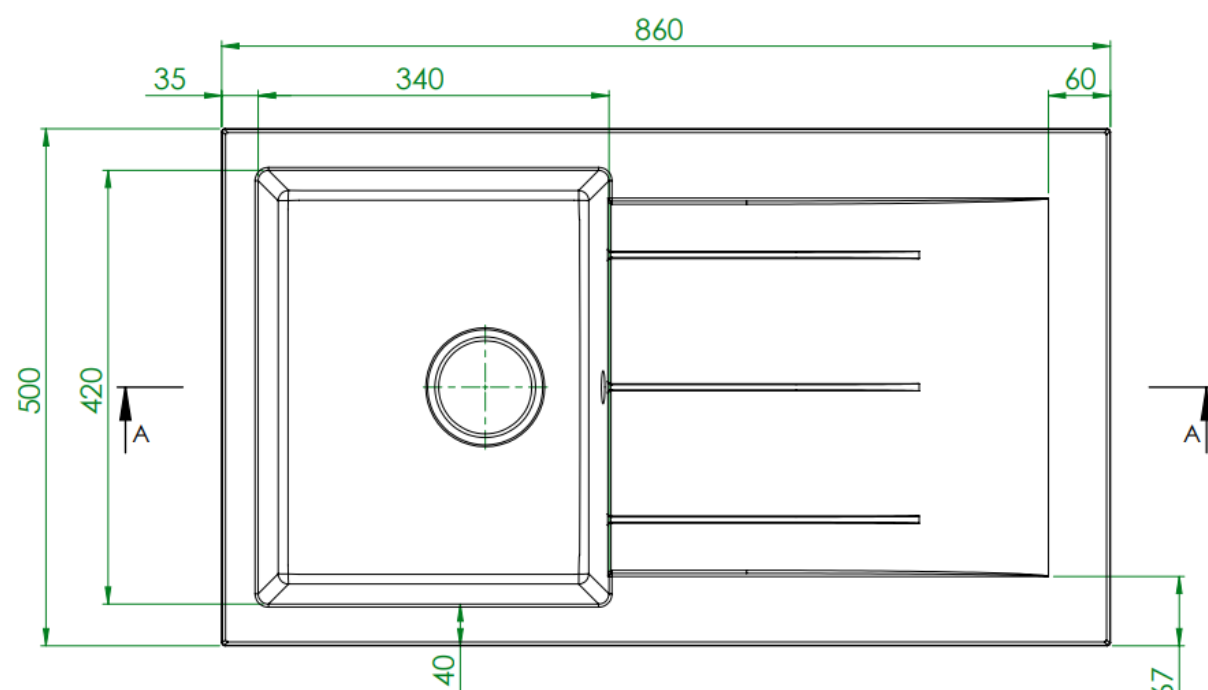

# Product Data Sheet

Prima Code	CPR344
Description	Prima+ Granite 1B Compact & Drainer Inset Sink
Colour	Black
Material	Granite
Finish	Matt
Fitting Style	Inset
Sealant Strip (Incl./Separate)	Separate
No. Drainers	1
No. Tap Holes	Reversible, part pre drilled
Features	Extra deep bowl Scratch resistant Stain resistant
Dimensions (mm)	W 860 x D 500 x H 203
Main Bowl Dimensions (mm)	W 340 x D 420 x H 203
Cut out depth (mm)	480
Cut out width (mm)	840
Minimum cabinet width (mm)	500
Main Bowl Radius (mm)	8
Half Bowl Radius (mm)	8
Drainer (RH/LH)	Both
Reversible	Yes
Accessories (included)	Waste, overflow, plumbing kit, fitting clips & Cut out
Waste disposer compatible	Yes
Boxed/Sleeved packaging	Boxed
Guarantee	Lifetime