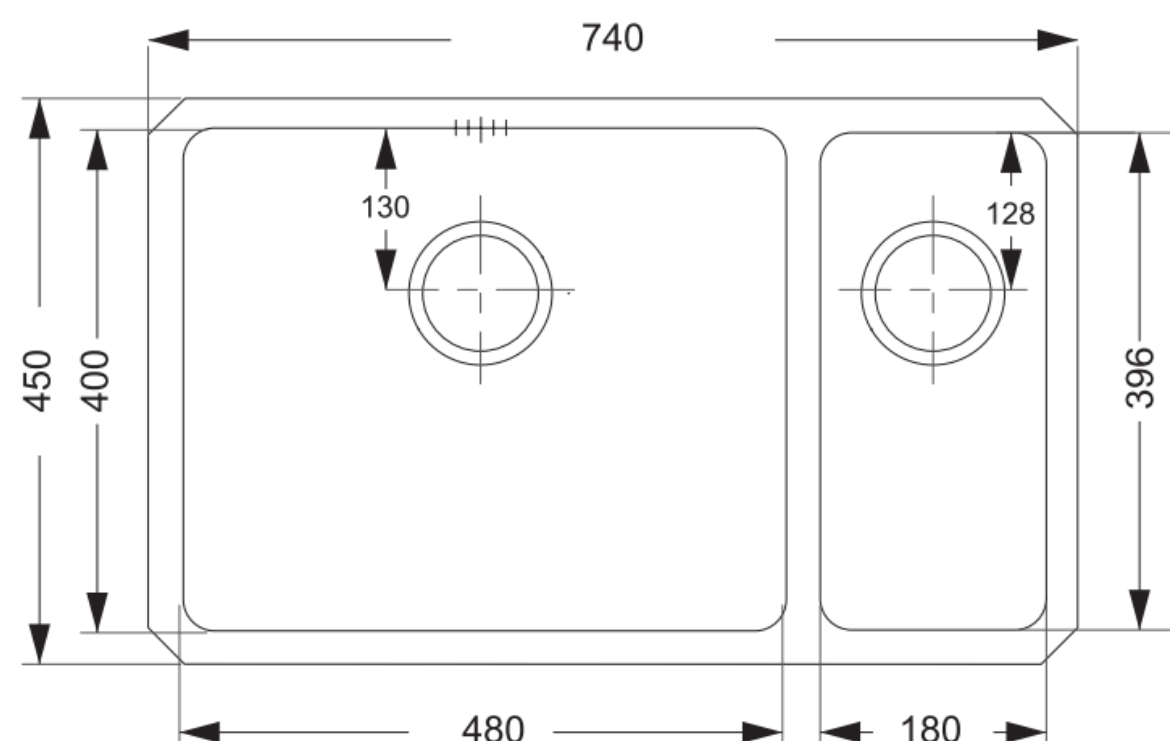

# Product Data Sheet

Prima Code	CPR056
Description	PRIMA+ 1.5B R25 LH Main Bowl UM LARGE SINK STST
Colour	Polished Stainless Steel
Material	SS304 Stainless Steel
Stainless Steel Thickness (mm)	0.8
Finish	Polished
Fitting Style	Undermount
Sealant Strip (Incl./Separate)	N/A
No. Drainers	0
No. Tap Holes	0
Dimensions (mm)	W740 x D450 x H195
Main Bowl Dimensions (mm)	W480 x D400 x H195
Small Bowl Dimensions (mm)	W180 x D396 x H120
Cut out depth (mm)	398
Cut out width (mm)	690
Minimum cabinet width (mm)	700
Main Bowl Radius (mm)	25
Small Bowl Radius (mm)	25
Drainer (RH/LH)	No Drainer
Reversible	No
Accessories (included)	Waste, overflow, clips & Cut out guide
Accessories (optional)	CPR108 Plumbing kit
Waste disposer compatible	Yes
Boxed/Sleeved packaging	Boxed
Guarantee	Lifetime