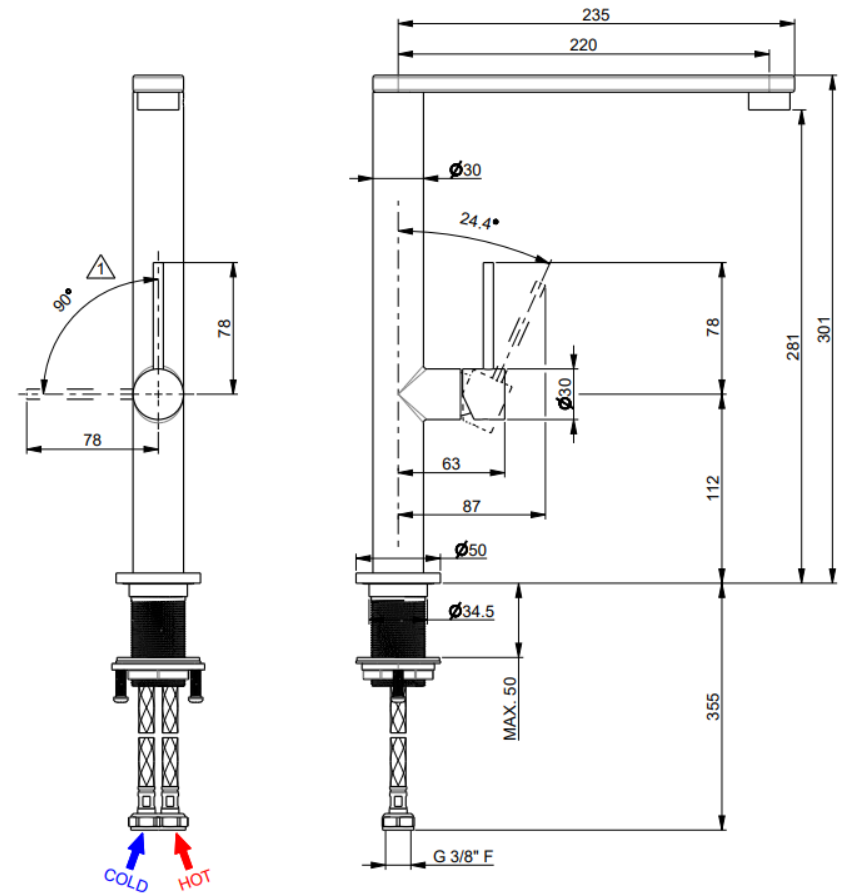

Product Data Sheet

Prima Code	BPR501
Description	Single Lever swivel flat spout
Barcode	5054913470745
Colour	Stainless Steel
Material	Stainless Steel
Features	Italian Manufactured
	Spout 360°
	Handle rotation 0-90°
Minimum Pressure	0.7 bar
Maximum Pressure	5 bar
Spout Type	Flat Swivel
Operation	Single Lever
Spout Reach(mm)	220
Spout Height (mm)	281
Product Height (mm)	301
Base/Handle Width (mm)	30
Base Diameter (mm)	50
Tap Hole requirement (mm)	36
Guarantee	5 Years
WRAS approved (/certificate)	NO